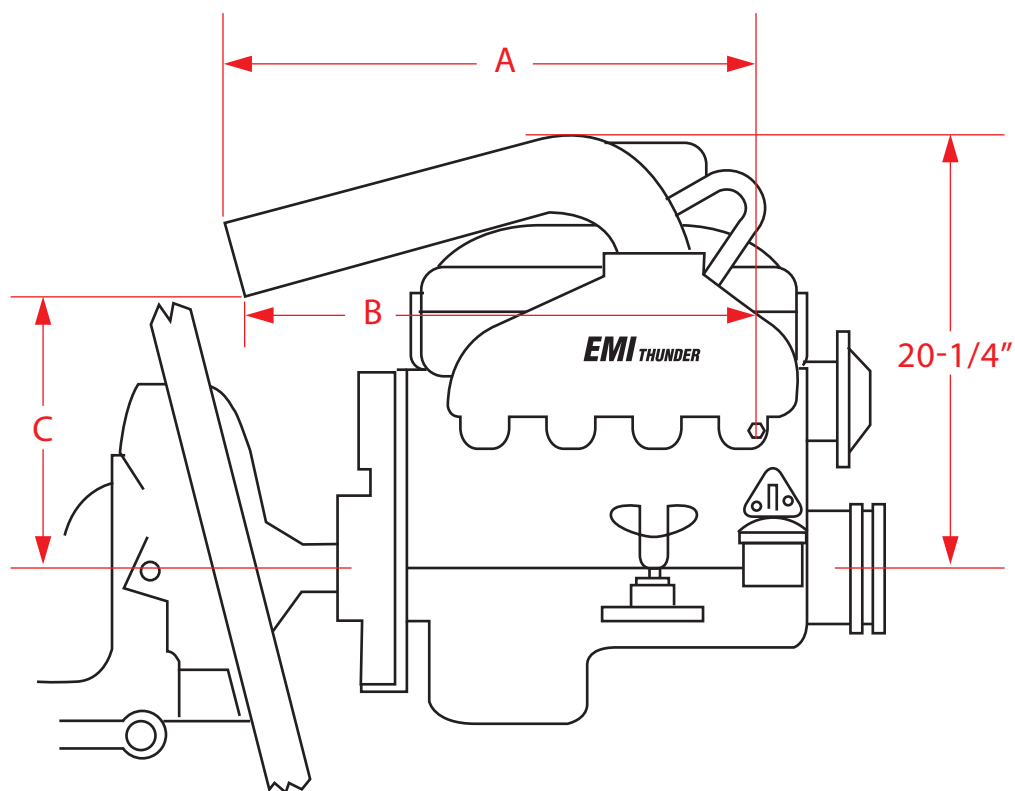

EMI-411 EMI THUNDER SMALL BLOCK CHEVY DIMENSIONS

<u>STBD</u>	<u>PORT</u>
A = 26 1/4"	A = 27 1/4"
B = 25"	B = 26"
C = 11 1/2"	C = 11 1/2"

NOTE: These dimensions may vary slightly and should only be used as a guide for determining fitment of EMI Thunder exhaust to your boat.