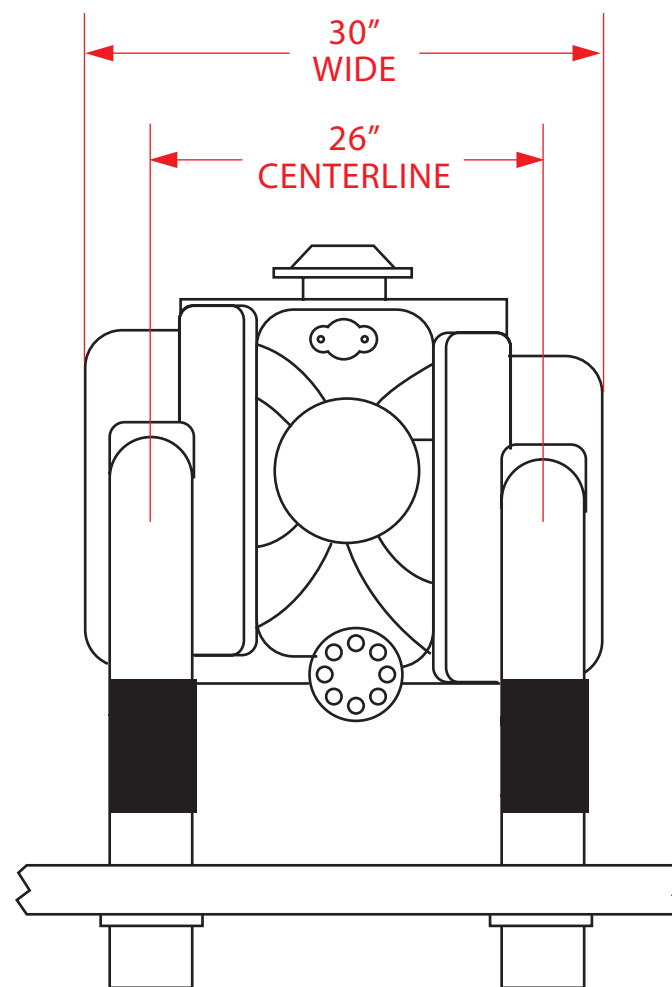

EMI-411 EMI THUNDER SMALL BLOCK CHEVY DIMENSIONS

<u>STBD</u>	<u>PORT</u>
A = 26 1/4"	A = 27 1/4"
B = 25"	B = 26"
C = 11 1/2"	C = 11 1/2"

NOTE: These dimensions may vary slightly and should only be used as a guide for determining fitment of EMI Thunder exhaust to your boat.